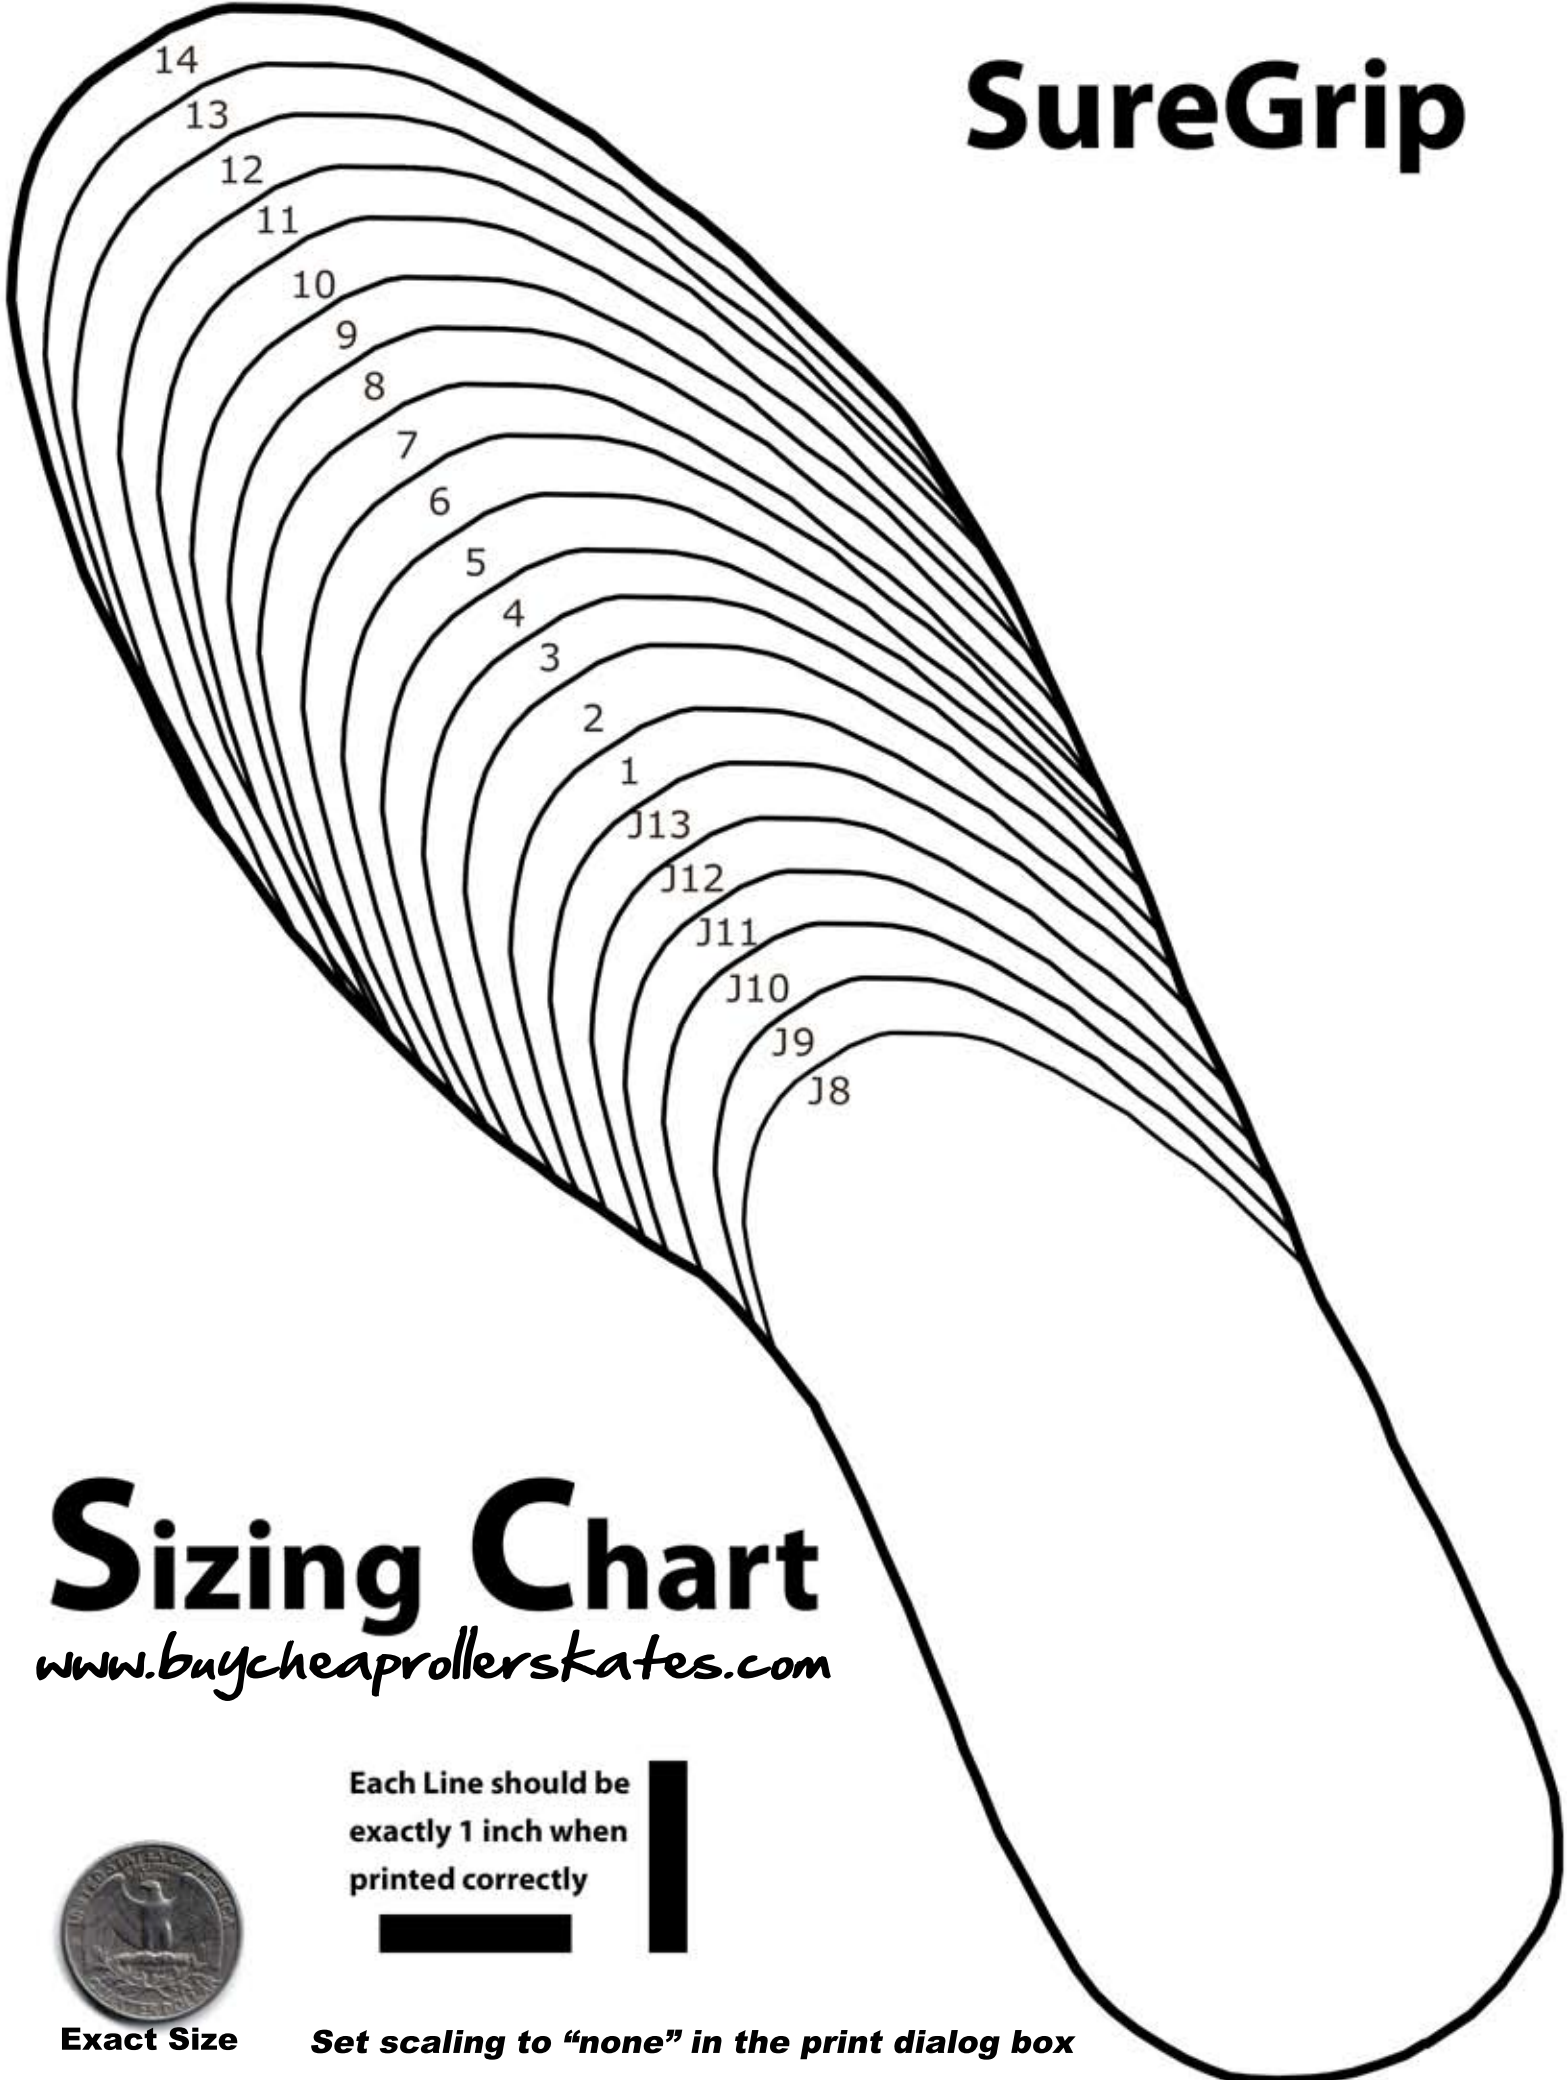

SureGrip

Sizing Chart

www.buycheaprollerkates.com

Each Line should be
exactly 1 inch when
printed correctly

Exact Size

Set scaling to "none" in the print dialog box